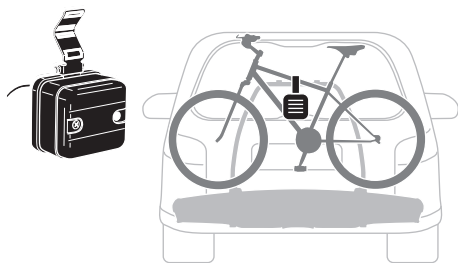

Thule 3rd Brake Light 13pin

9904