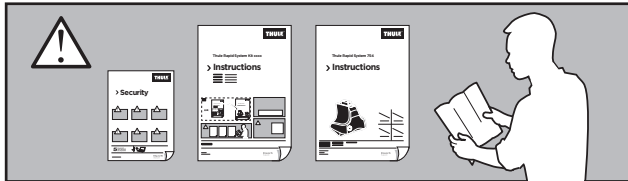

Thule Rapid System Kit 1243

> Instructions

HONDA Civic, 4-dr Sedan, 01-05

HONDA Civic Ferio, 4-dr Sedan, 00-05

ISO 11154-E

141243

C.20121210
519-1243-01

Bring your life