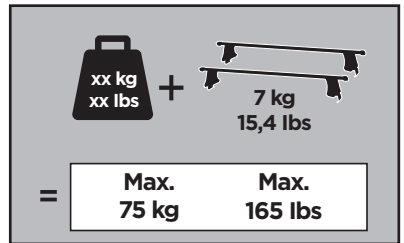

Thule Rapid System Kit 1243

> Instructions

HONDA Civic, 4-dr Sedan, 01-05

HONDA Civic Ferio, 4-dr Sedan, 00-05

ISO 11154-E

141243

C.20121210
519-1243-01

Bring your life

thule.com