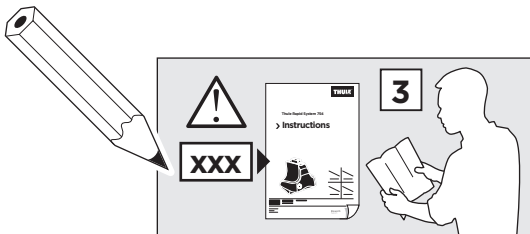

2

HONDA Civic, 4-dr Sedan, 01-05

HONDA Civic Ferio, 4-dr Sedan, 00-05