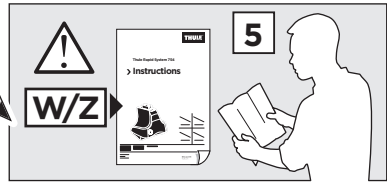

3

	W (mm)	Z (mm)	W (inch)	Z (inch)
HONDA Civic, 4-dr Sedan, 01-05	250	700	9 7/8	27 1/2
HONDA Civic Ferio, 4-dr Sedan, 00-05	250	700	9 7/8	27 1/2