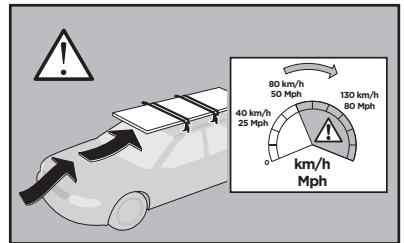

Thule Rapid System Kit 1243

> Instructions

HONDA Civic, 4-dr Sedan, 01-05

HONDA Civic Ferio, 4-dr Sedan, 00-05

ISO 11154-E

141243

C.20121210
519-1243-01

Bring your life

thule.com