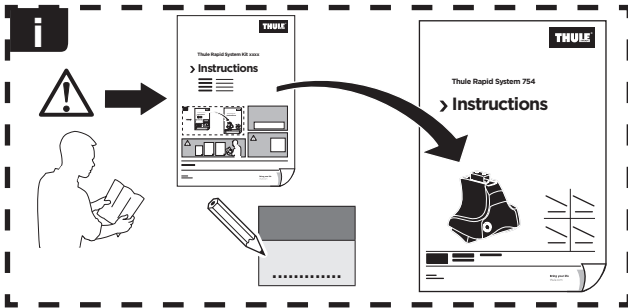

Thule Rapid System Kit 1243

> Instructions

HONDA Civic, 4-dr Sedan, 01-05

HONDA Civic Ferio, 4-dr Sedan, 00-05

ISO 11154-E

141243

C.20121210
519-1243-01

Bring your life