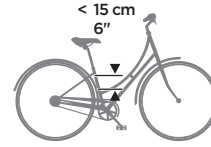

FIT

Circular

Ø 28-40 mm
Ø 1,10-1,57"

Oval

Max 40 mm
Max 1,57"

NO FIT

Triangular

Square