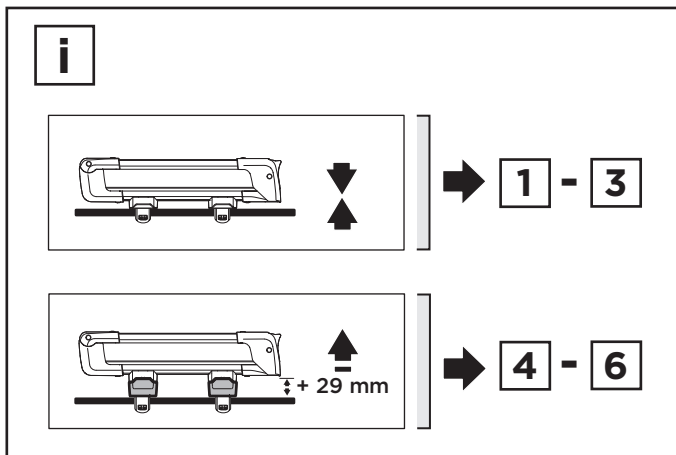

SquareBar Adapter 8897

> Instructions

Thule SquareBar

889700

A6.20150410
501-8074-01

Bring your life
thule.com

1 - 3

3