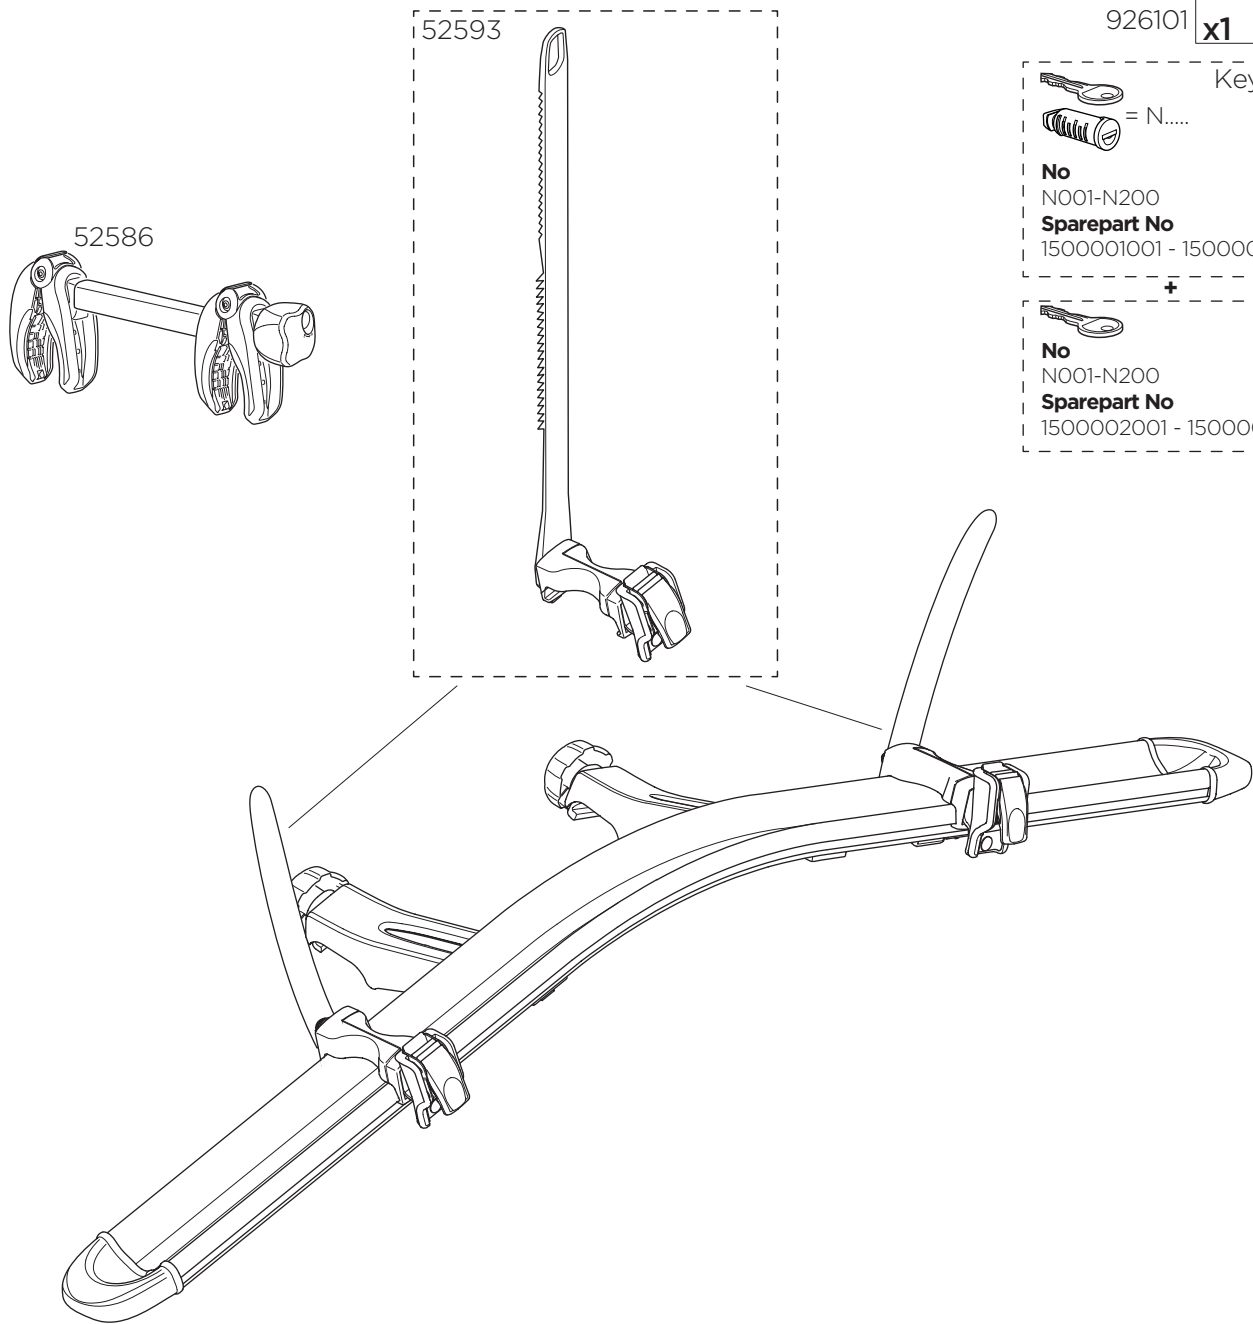

# Bike adapter VeloCompact

9261

**THULE**  
SWEDEN

926101 **x1** 

 Key+Lock  
= N....

**No**  
N001-N200  
**Sparepart No**  
1500001001 - 1500001200

 Key

**No**  
N001-N200  
**Sparepart No**  
1500002001 - 1500002200

52594

x2   x2   x2   x2   x2   x2

x1   x2   x2

» PART OF THULE GROUP