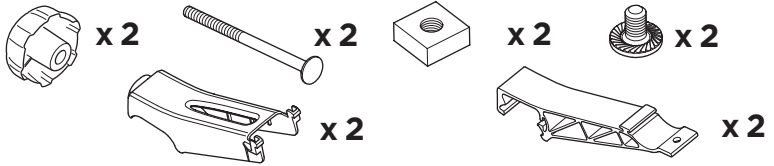

## Thule VeloCompact 4th Bike Adapter 9261 For VeloCompact 926/927

**CITY CRASH**  
Complies with ISO norm

**i**

Stützlast beachten  
Note towball capacity

VeloCompact  
926/927

1

2