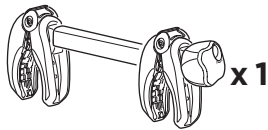

## Thule VeloCompact 4th Bike Adapter 9261 For VeloCompact 926/927

**CITY CRASH**  
Complies with ISO norm

**i**

Stützlast beachten  
Note towball capacity

VeloCompact  
926/927

1

2