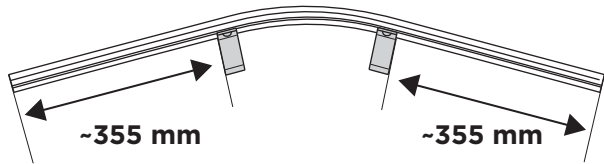

## Thule VeloCompact 4th Bike Adapter 9261 For VeloCompact 926/927

**CITY CRASH**  
Complies with ISO norm

**i**

Stützlast beachten  
Note towball capacity

VeloCompact  
926/927

1

2