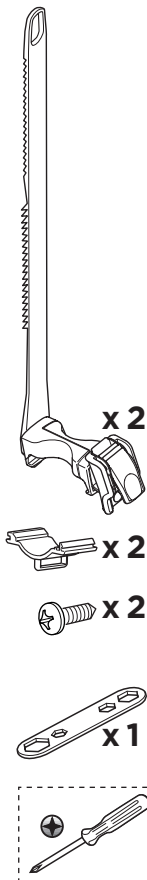

## Thule VeloCompact 4th Bike Adapter 9261 For VeloCompact 926/927

**CITY CRASH**  
Complies with ISO norm

**i**

Stützlast beachten  
Note towball capacity

VeloCompact  
926/927

1

2

### 3

### 4

5

6

7

A

B

A

B