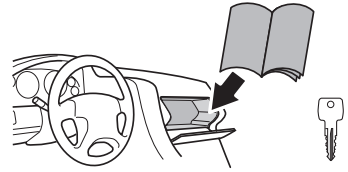

## Thule VeloCompact 4th Bike Adapter 9261 For VeloCompact 926/927

**CITY CRASH**  
Complies with ISO norm

**i**

Stützlast beachten  
Note towball capacity

VeloCompact  
926/927

1

2