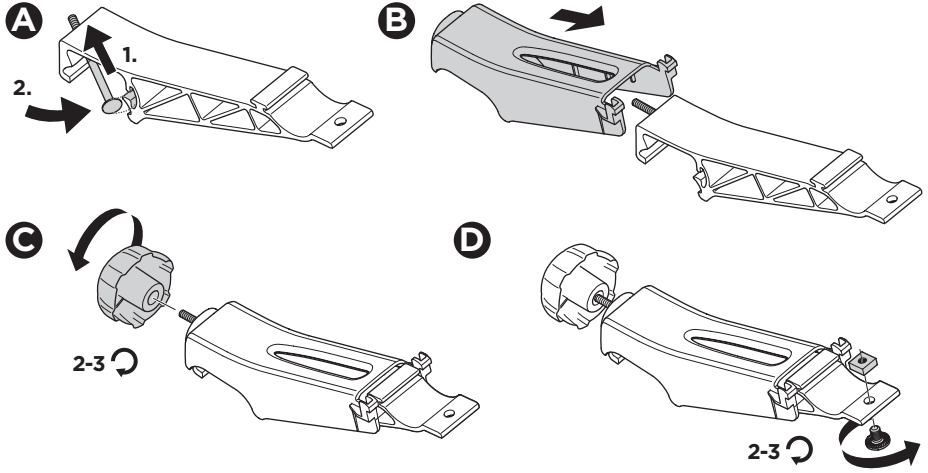

## Thule VeloCompact 4th Bike Adapter 9261 For VeloCompact 926/927

**CITY CRASH**  
Complies with ISO norm

**i**

Stützlast beachten  
Note towball capacity

VeloCompact  
926/927

1

2