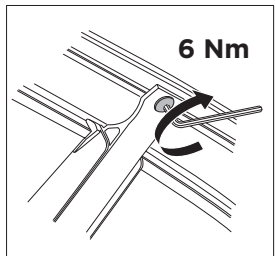

## Thule VeloCompact 4th Bike Adapter 9261 For VeloCompact 926/927

**CITY CRASH**  
Complies with ISO norm

**i**

Stützlast beachten  
Note towball capacity

VeloCompact  
926/927

1

2

### 3