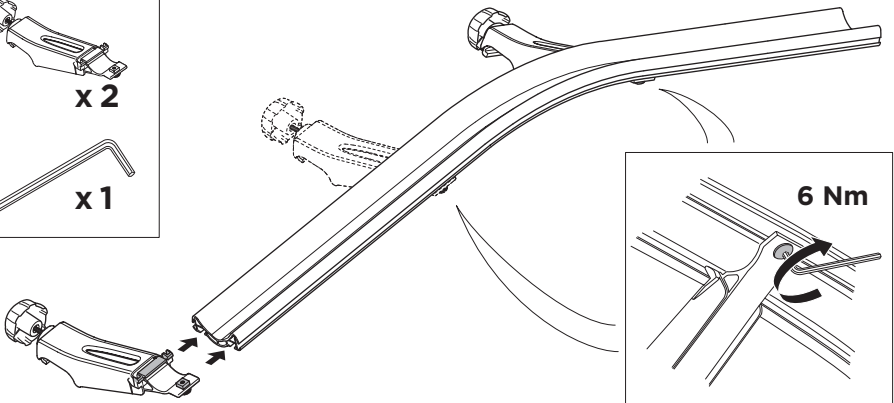

## Thule VeloCompact 4th Bike Adapter 9261 For VeloCompact 926/927

**CITY CRASH**  
Complies with ISO norm

**i**

Stützlast beachten  
Note towball capacity

VeloCompact  
926/927

1

2