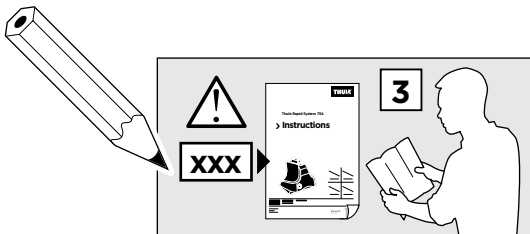

2

NISSAN Tiida, 5-dr Hatchback, 04-12

NISSAN Versa, 5-dr Hatchback, *07-10