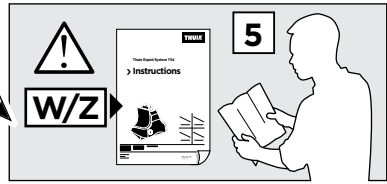

3

	W (mm)	Z (mm)	W (inch)	Z (inch)
NISSAN Tiida, 5-dr Hatchback, 04-12	440	700	17 ³/₈	27 ¹/₂
NISSAN Versa, 5-dr Hatchback, *07-10	440	700	17 ³/₈	27 ¹/₂