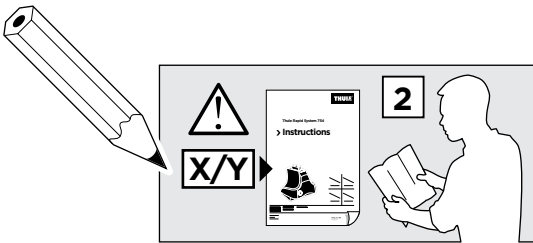

Thule Rapid System Kit 1376

> Instructions

NISSAN Tiida, 5-dr Hatchback, 04-12
NISSAN Versa, 5-dr Hatchback, *07-10
 *North America

ISO 11154-E

- 179 x1
- 181 x1
- 200 x1
- 202 x1

- 715 x1
- 716 x1
- 1108 x2

x1

x1

1

	X (scale)	X (mm)	X (inch)
NISSAN Tiida , 5-dr Hatchback, 04-12	36	1011	39 3/4
NISSAN Versa , 5-dr Hatchback, *07-10	36	1011	39 3/4

	Y (scale)	Y (mm)	Y (inch)
NISSAN Tiida , 5-dr Hatchback, 04-12	34,5	996	39 1/4
NISSAN Versa , 5-dr Hatchback, *07-10	34,5	996	39 1/4