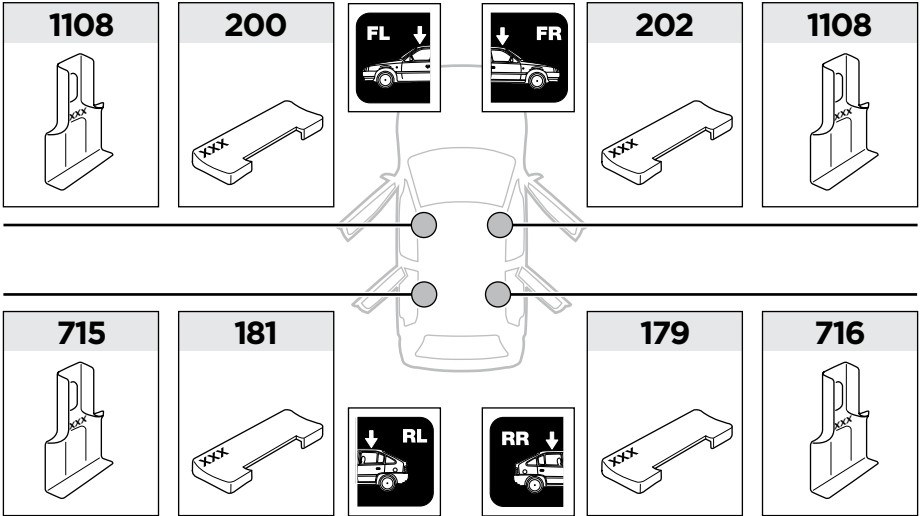

x1

x1

1

	X (scale)	X (mm)	X (inch)
NISSAN Tiida , 5-dr Hatchback, 04-12	36	1011	39 3/4
NISSAN Versa , 5-dr Hatchback, *07-10	36	1011	39 3/4

	Y (scale)	Y (mm)	Y (inch)
NISSAN Tiida , 5-dr Hatchback, 04-12	34,5	996	39 1/4
NISSAN Versa , 5-dr Hatchback, *07-10	34,5	996	39 1/4

2

NISSAN Tiida, 5-dr Hatchback, 04-12

NISSAN Versa, 5-dr Hatchback, *07-10

3

	W (mm)	Z (mm)	W (inch)	Z (inch)
NISSAN Tiida , 5-dr Hatchback, 04-12	440	700	17 ³/₈	27 ¹/₂
NISSAN Versa , 5-dr Hatchback, *07-10	440	700	17 ³/₈	27 ¹/₂