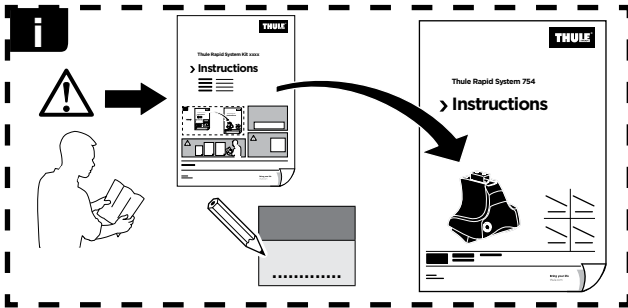

Thule Rapid System Kit 1376

> Instructions

NISSAN Tiida, 5-dr Hatchback, 04-12
NISSAN Versa, 5-dr Hatchback, *07-10
 *North America

ISO 11154-E

- 179 x1
- 181 x1
- 200 x1
- 202 x1

- 715 x1
- 716 x1
- 1108 x2