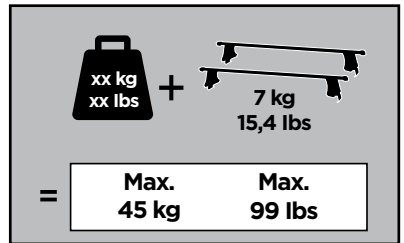

Thule Rapid System Kit 1376

> Instructions

NISSAN Tiida, 5-dr Hatchback, 04-12
NISSAN Versa, 5-dr Hatchback, *07-10
 *North America

ISO 11154-E

- 179 x1
- 181 x1
- 200 x1
- 202 x1

- 715 x1
- 716 x1
- 1108 x2

x1

x1

1

	X (scale)	X (mm)	X (inch)
NISSAN Tiida , 5-dr Hatchback, 04-12	36	1011	39 3/4
NISSAN Versa , 5-dr Hatchback, *07-10	36	1011	39 3/4

	Y (scale)	Y (mm)	Y (inch)
NISSAN Tiida , 5-dr Hatchback, 04-12	34,5	996	39 1/4
NISSAN Versa , 5-dr Hatchback, *07-10	34,5	996	39 1/4

2

NISSAN Tiida, 5-dr Hatchback, 04-12

NISSAN Versa, 5-dr Hatchback, *07-10

3

	W (mm)	Z (mm)	W (inch)	Z (inch)
NISSAN Tiida , 5-dr Hatchback, 04-12	440	700	17 ³/₈	27 ¹/₂
NISSAN Versa , 5-dr Hatchback, *07-10	440	700	17 ³/₈	27 ¹/₂