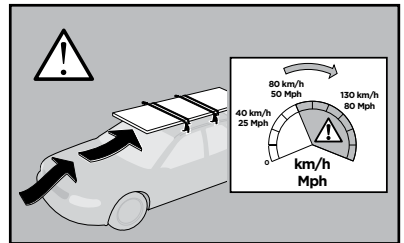

Thule Rapid System Kit 1376

> Instructions

NISSAN Tiida, 5-dr Hatchback, 04-12
NISSAN Versa, 5-dr Hatchback, *07-10
*North America

ISO 11154-E

- 179 x1
- 181 x1
- 200 x1
- 202 x1

- 715 x1
- 716 x1
- 1108 x2

x1

x1

1

	X (scale)	X (mm)	X (inch)
NISSAN Tiida, 5-dr Hatchback, 04-12	36	1011	39 3/4
NISSAN Versa, 5-dr Hatchback, *07-10	36	1011	39 3/4